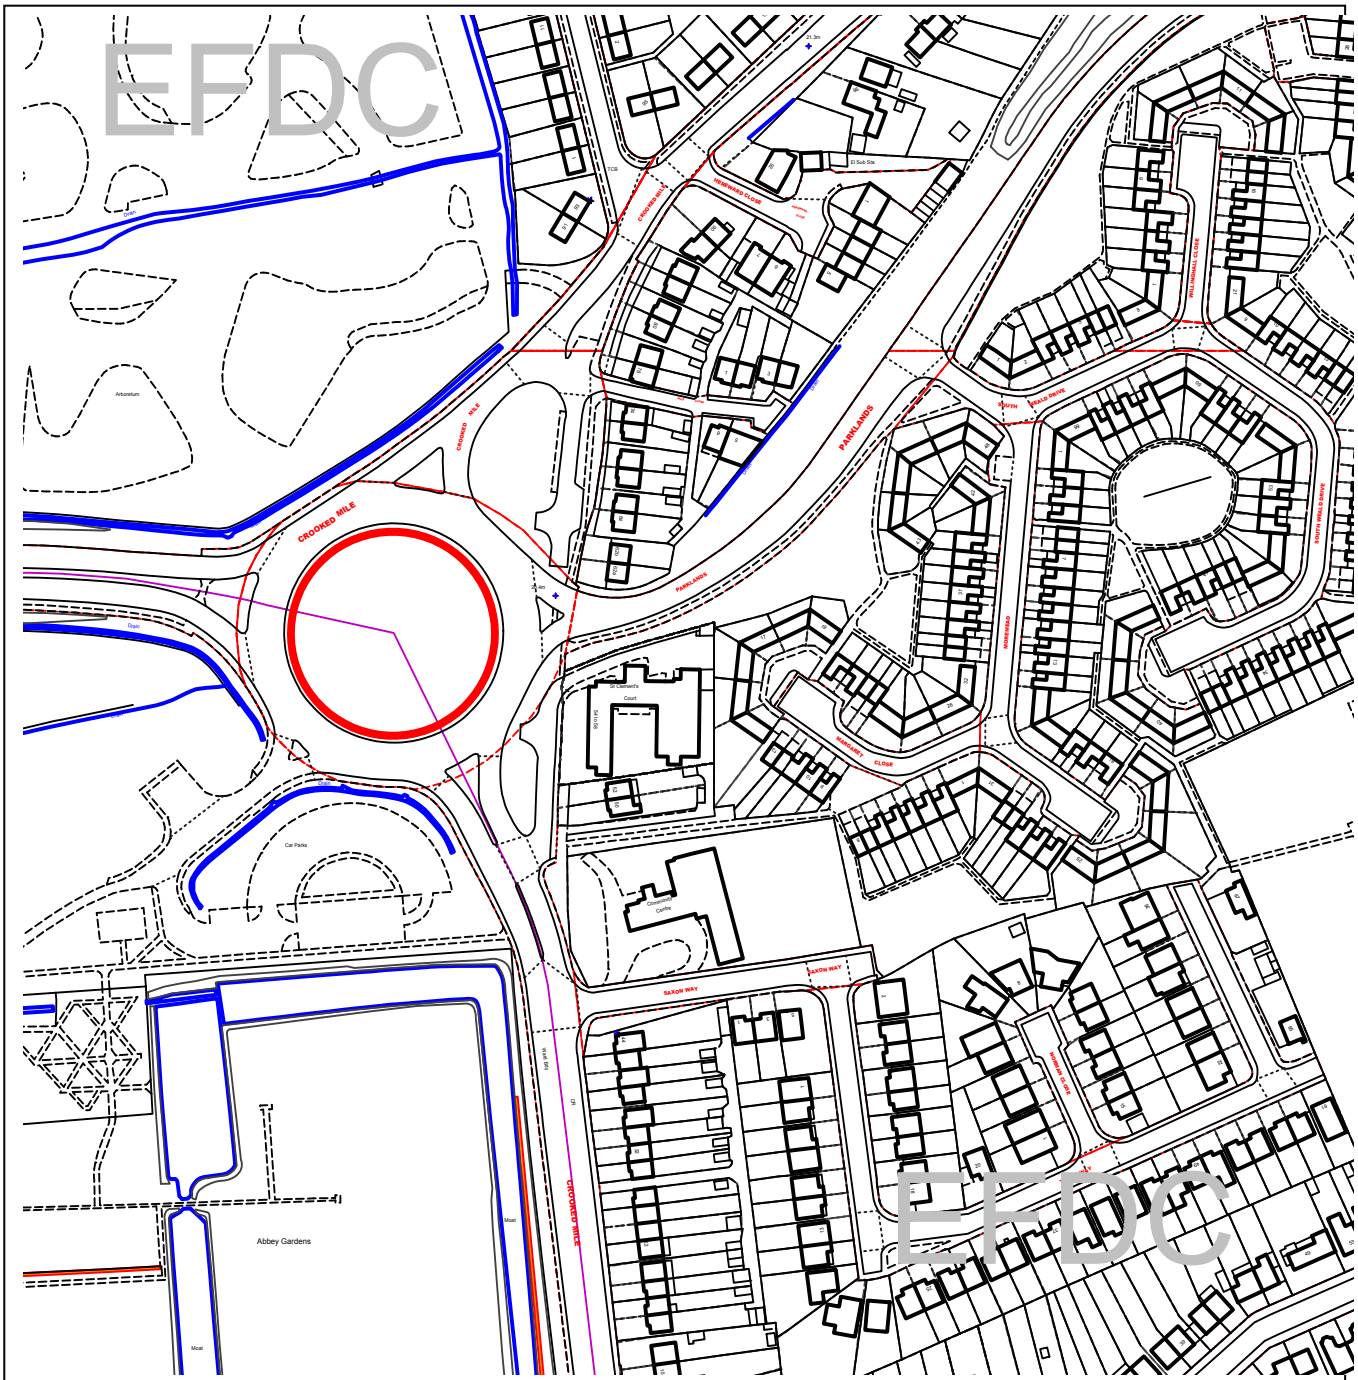

Epping Forest District Council

District Development Committee

The material contained in this plot has been reproduced from an Ordnance Survey map with the permission of the Controller of Her Majesty's Stationery. (c) Crown Copyright. Unauthorised reproduction infringes Crown Copyright and may lead to prosecution or civil proceedings.

EFDC licence No.100018534

Agenda Item Number:	8
Application Number:	EPF/2432/08
Site Name:	Roundabout, Abbeyview, Crooked Mile
Scale of Plot:	1/2500